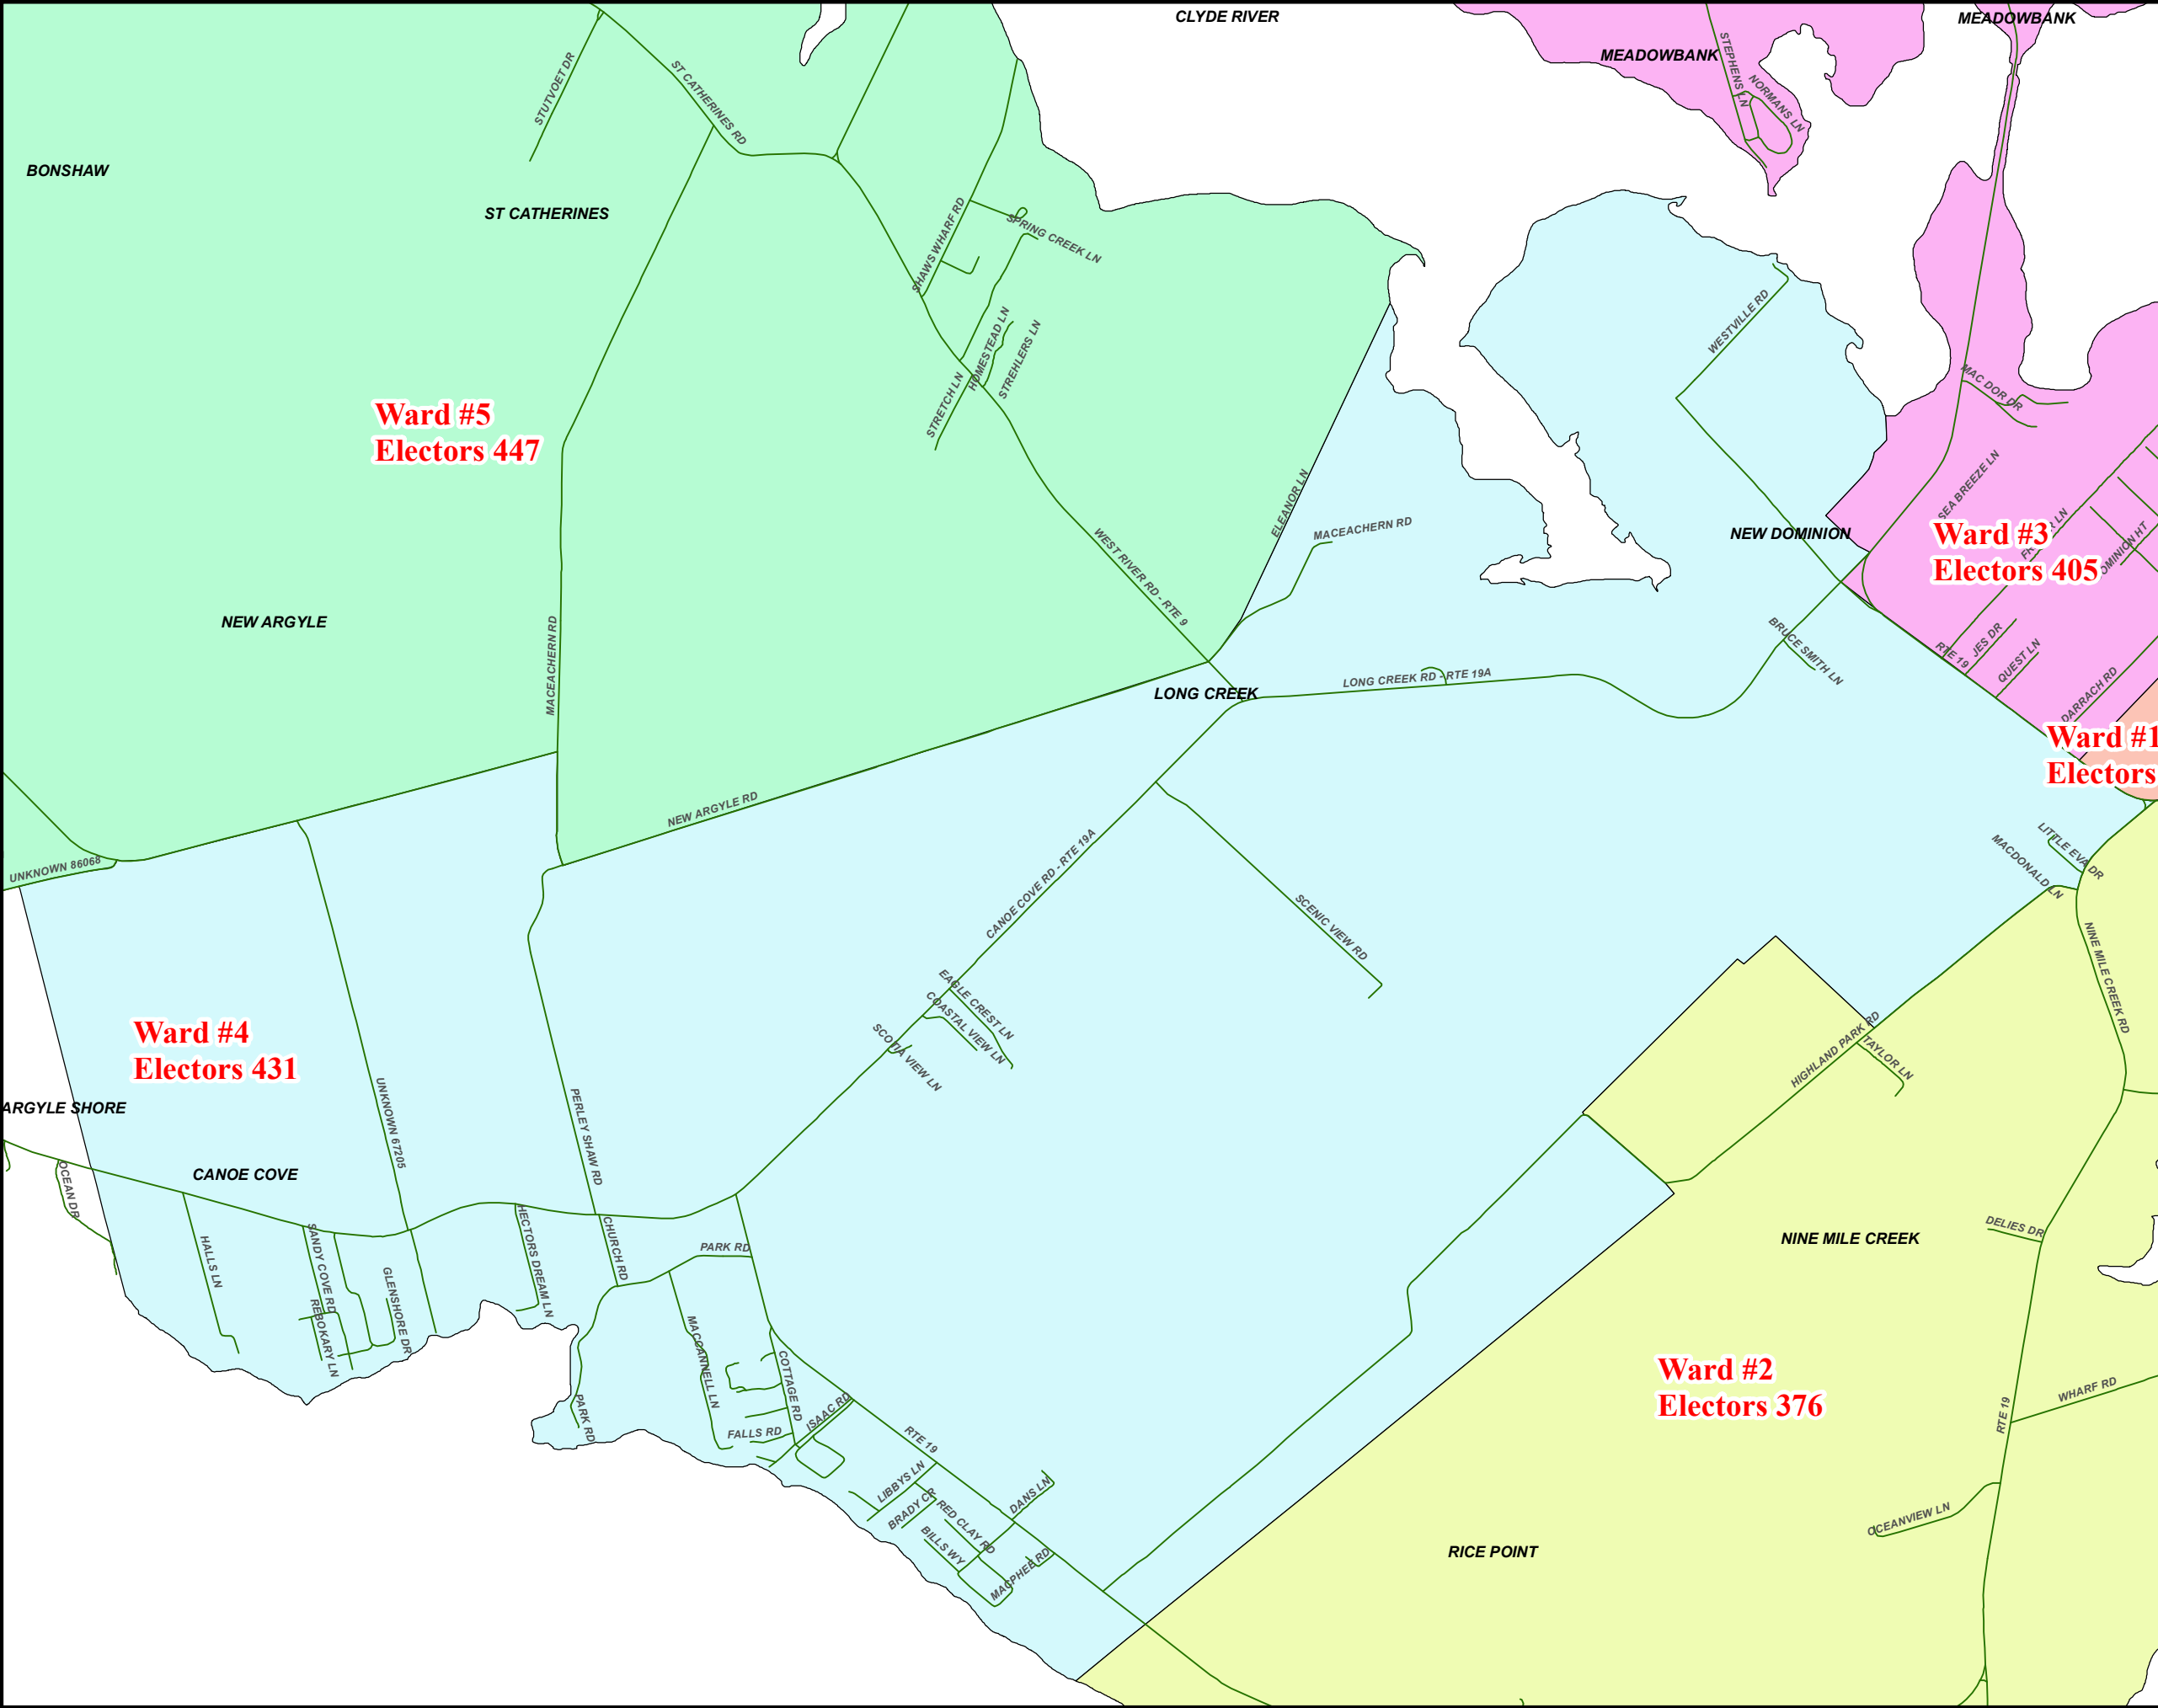

Draft West River Ward Boundaries

Legend

Note:
The maps are designed as a general index of the electoral district divisions and are not intended to be used for measurements or for legal purposes.

176 Great George Street, Suite 160
Charlottetown, PE C1A 4K9
1-888-234-8683