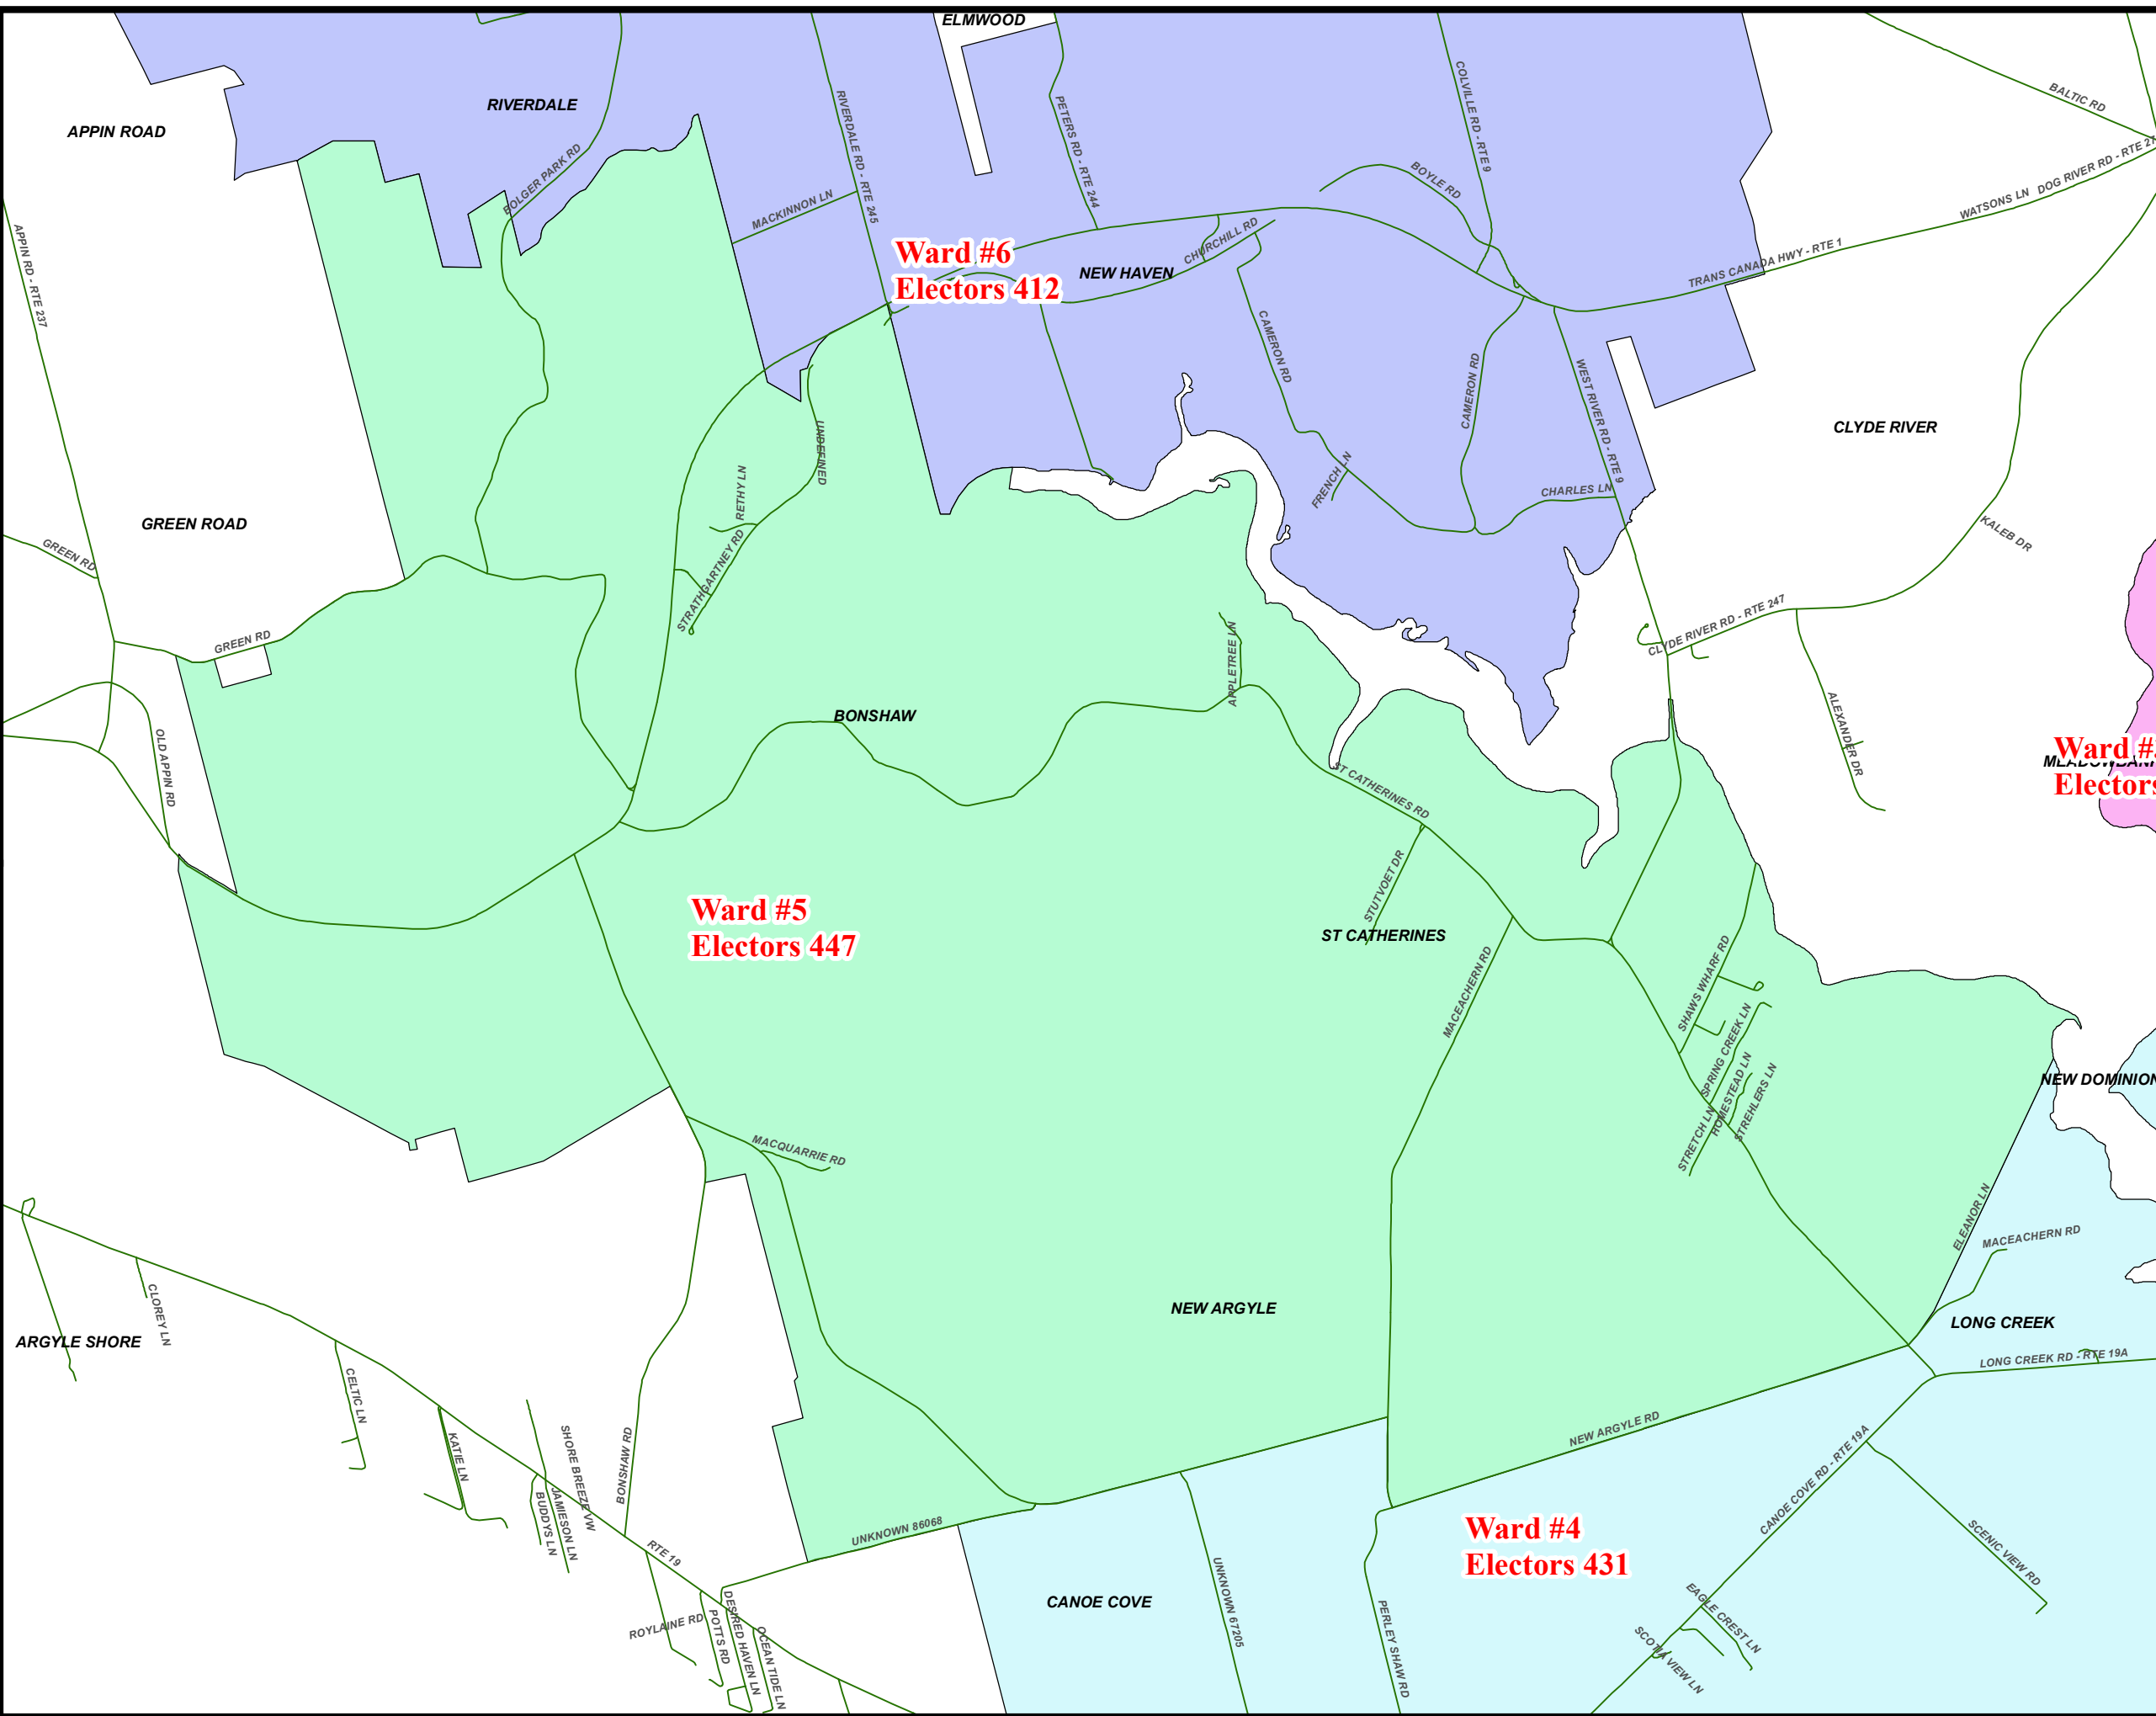

Draft West River Ward Boundaries

Legend

Note:
The maps are designed as a general index of the electoral district divisions and are not intended to be used for measurements or for legal purposes.

176 Great George Street, Suite 160
Charlottetown, PE C1A 4K9
1-888-234-8683