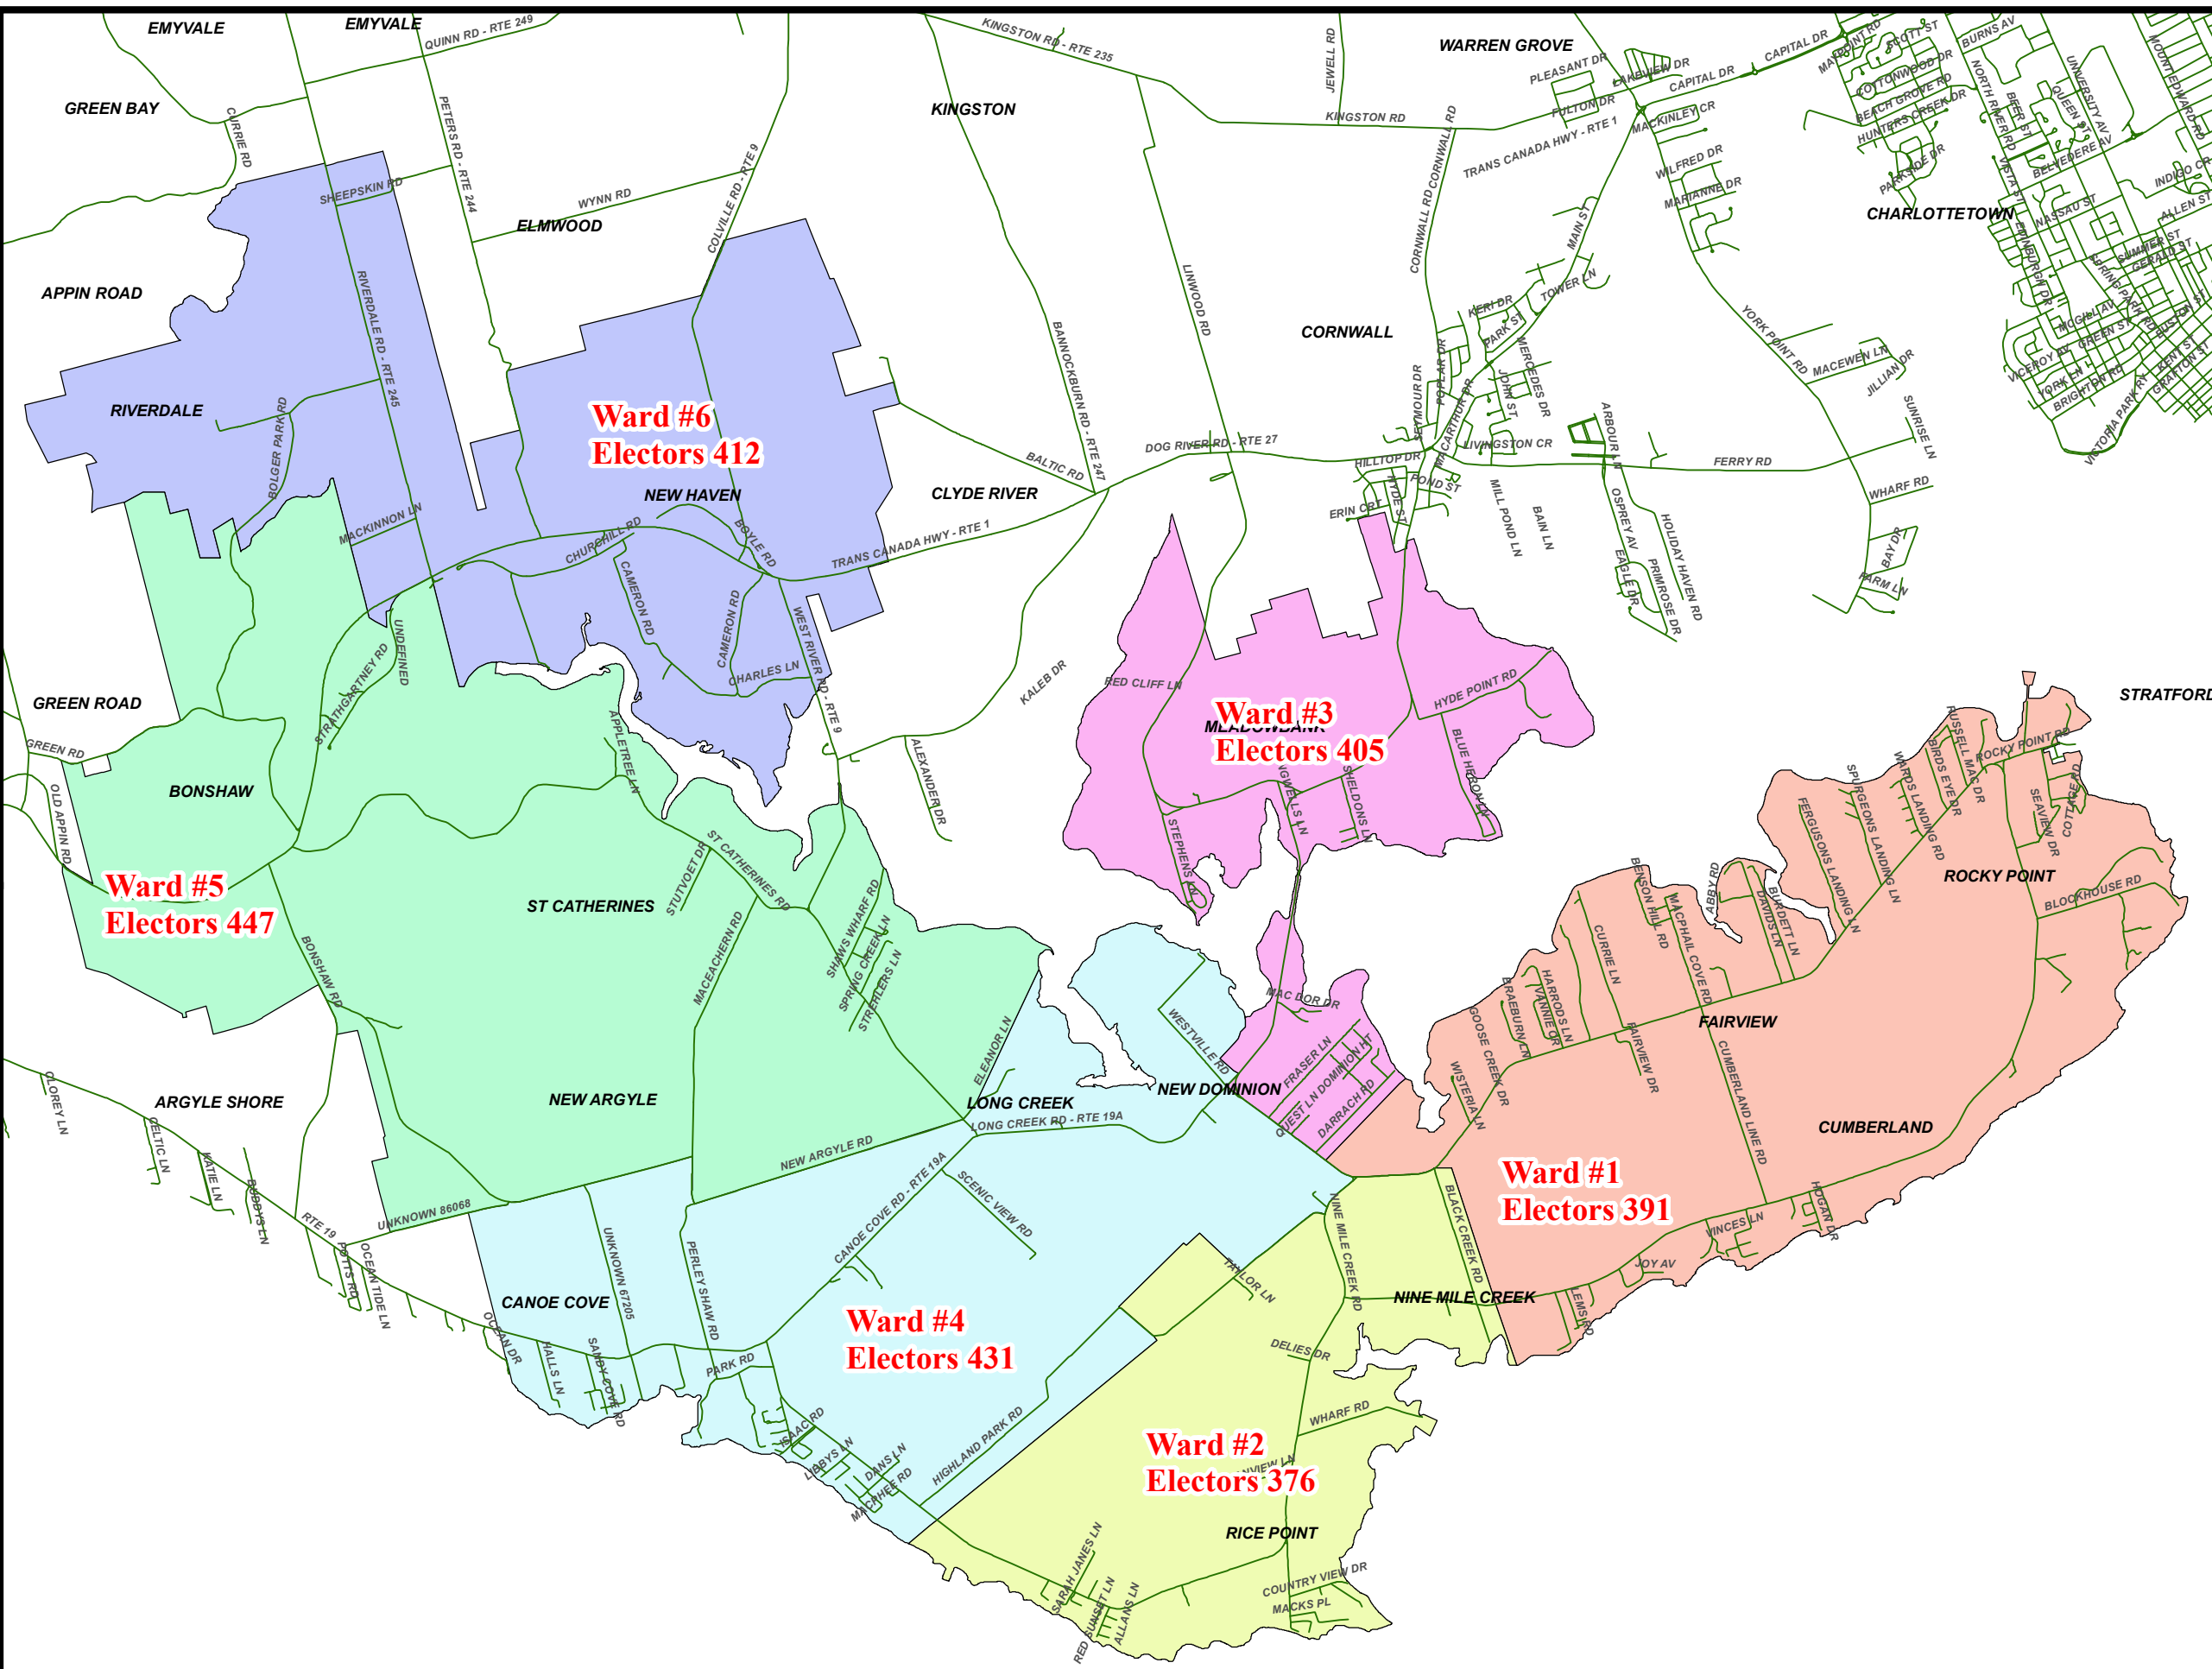

West River Ward Boundaries

Legend

Note:
The maps are designed as a general index of the electoral district divisions and are not intended to be used for measurements or for legal purposes.

176 Great George Street, Suite 160
Charlottetown, PE C1A 4K9
1-888-234-8683