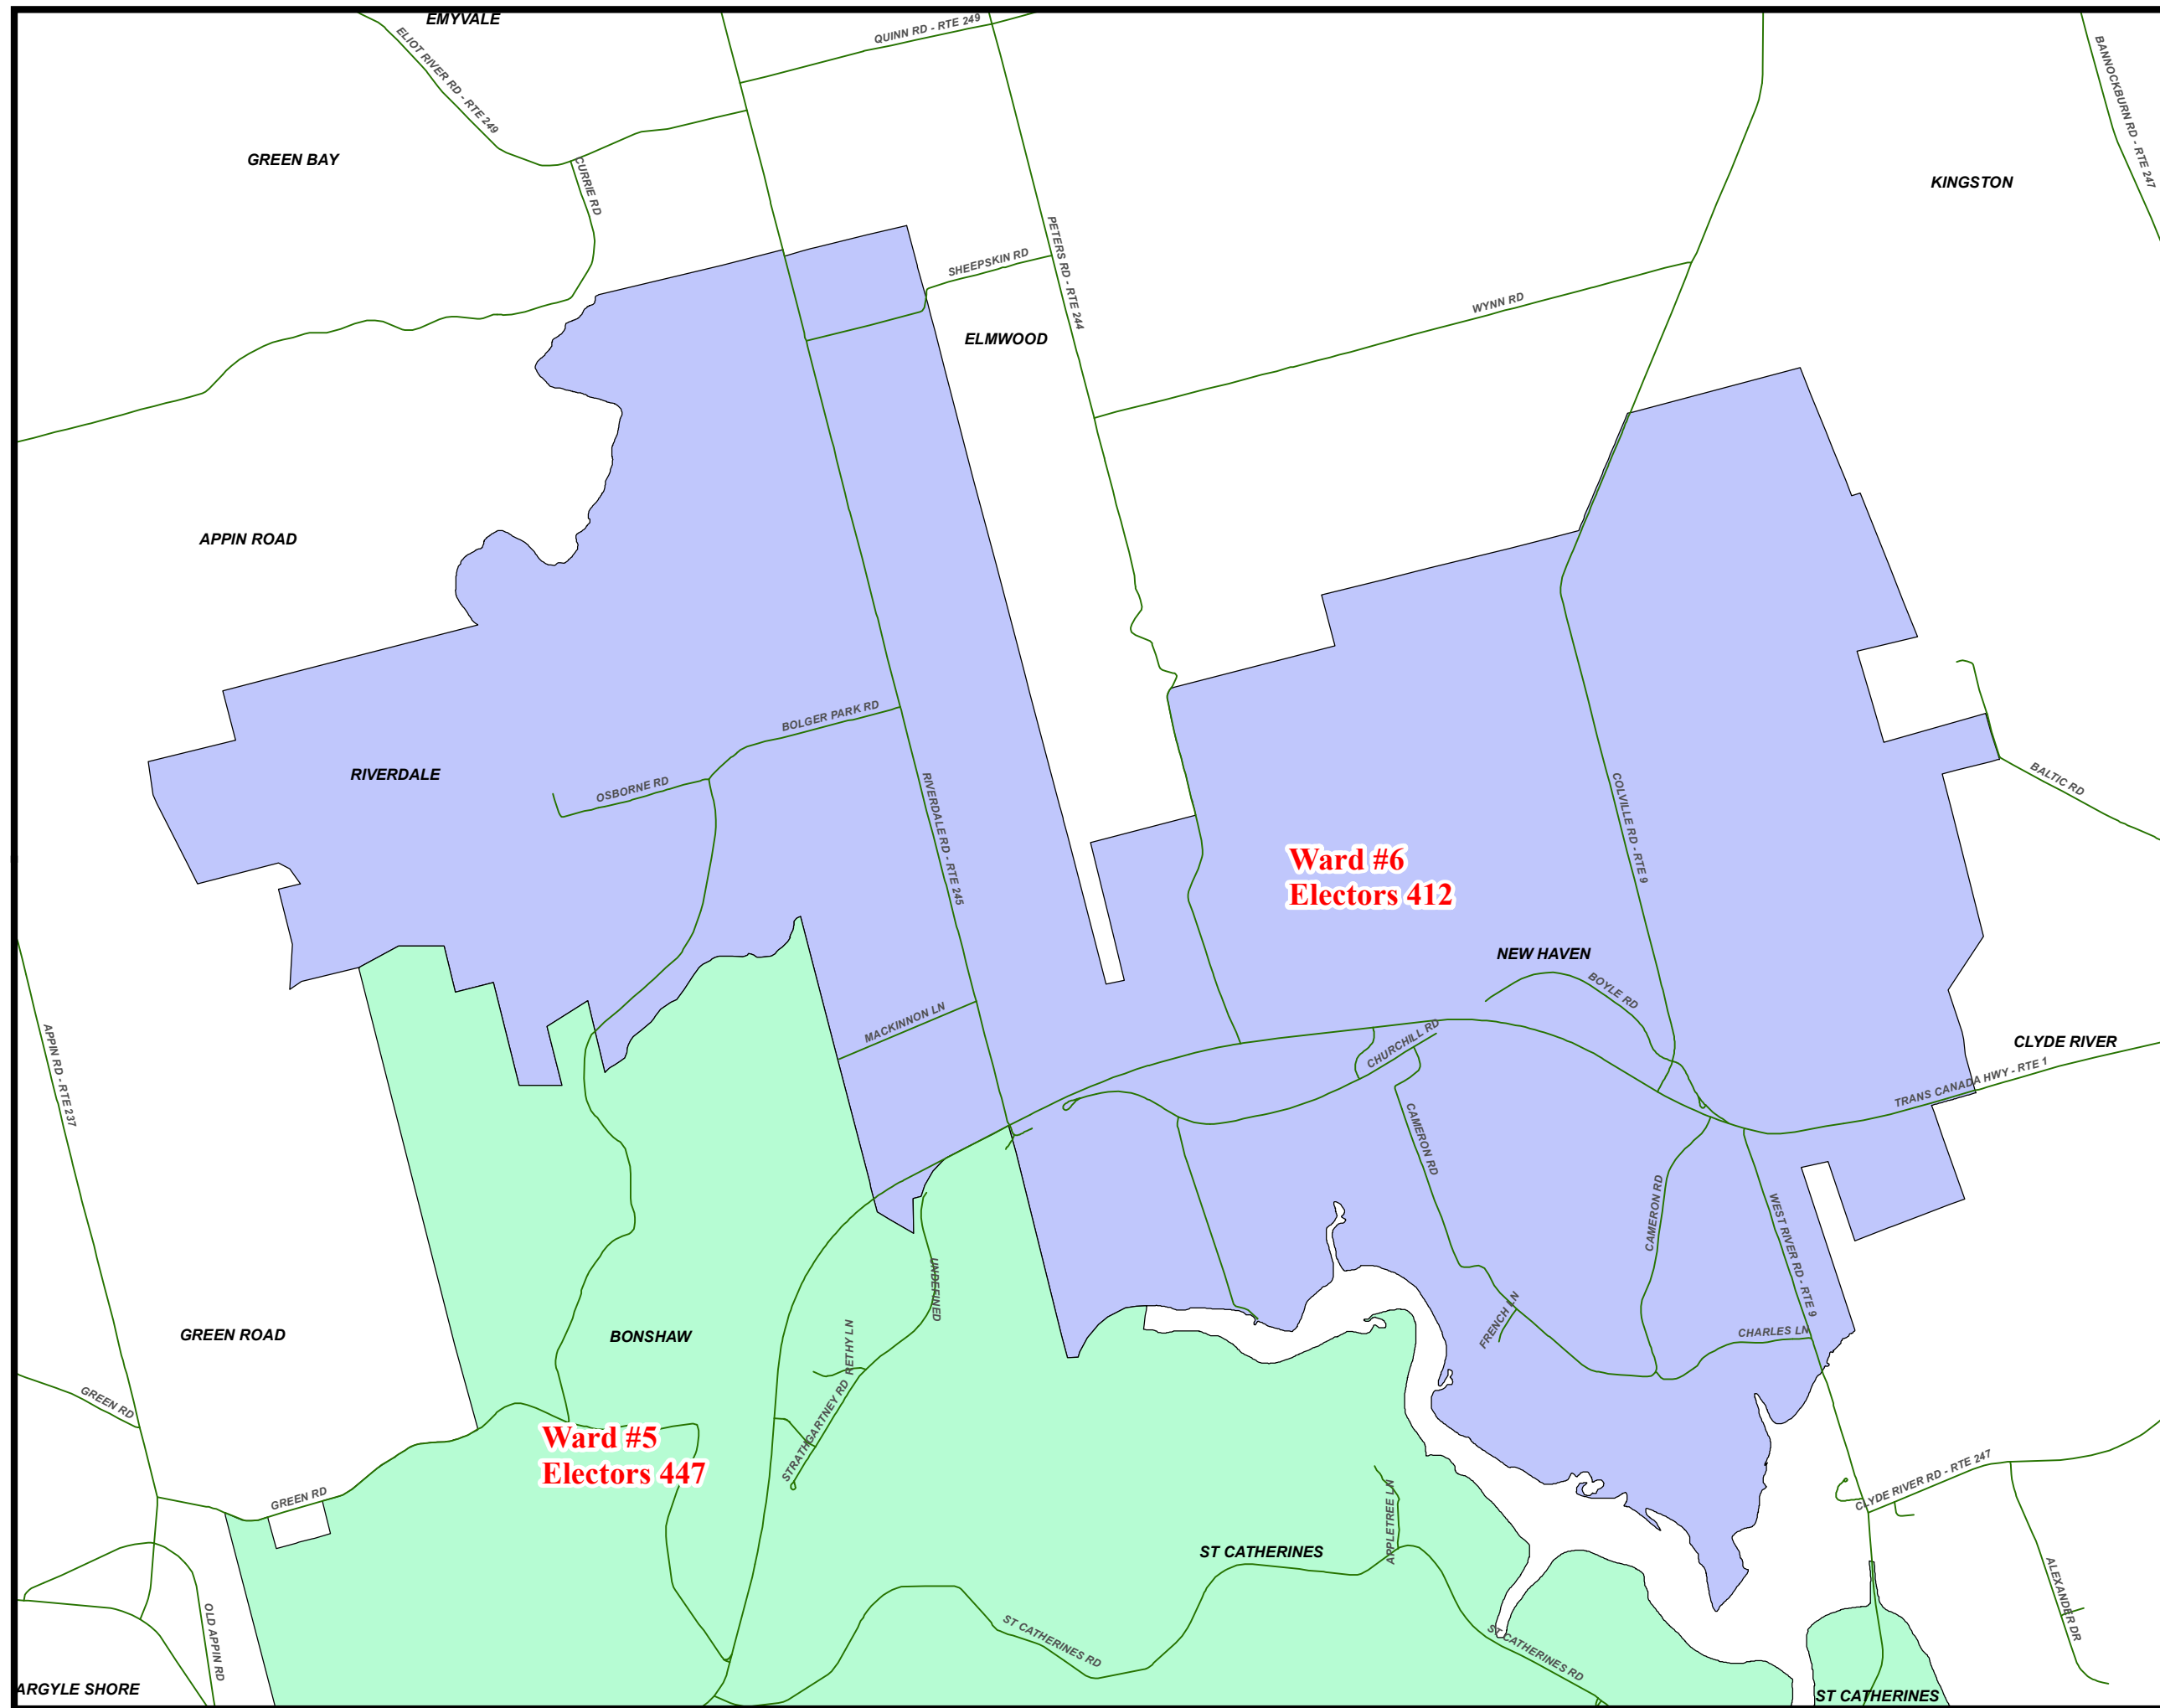

Draft
West River
Ward Boundaries

Legend

Note:
The maps are designed as a general index of the electoral district divisions and are not intended to be used for measurements or for legal purposes.

176 Great George Street, Suite 160
Charlottetown, PE C1A 4K9
1-888-234-8683