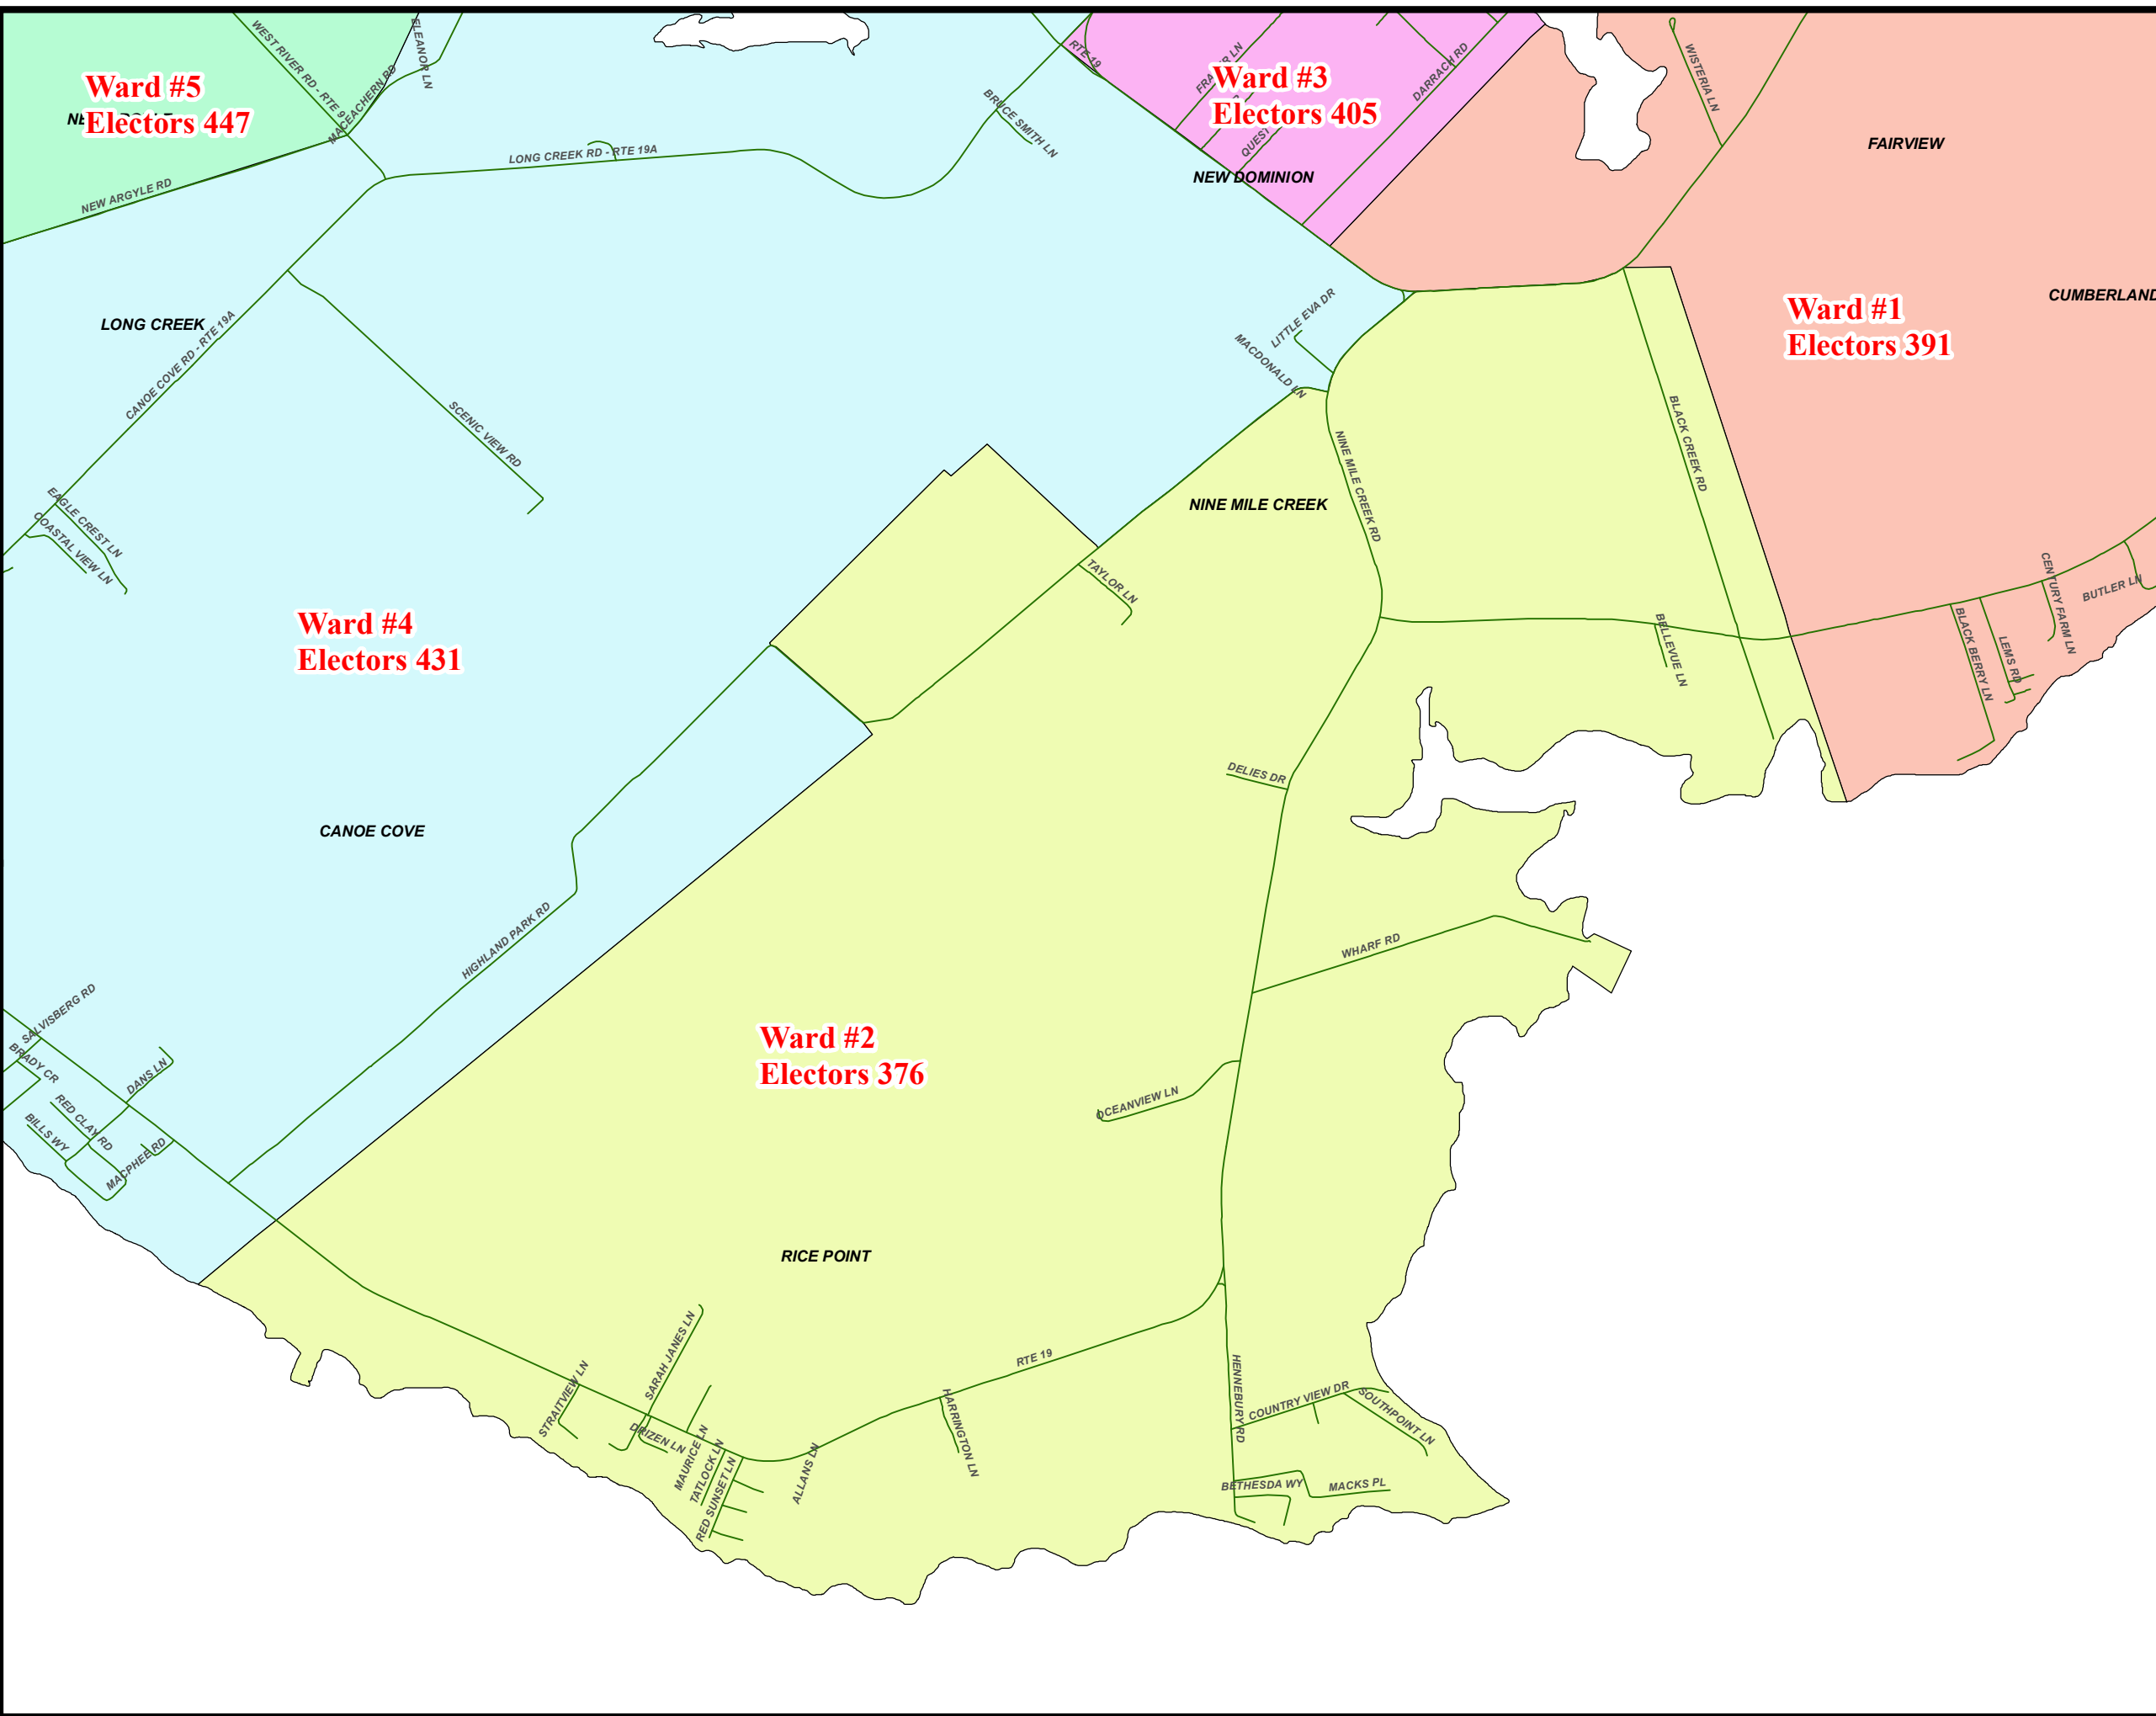

Draft
West River
Ward Boundaries

Legend

Note:
The maps are designed as a general index of the electoral district divisions and are not intended to be used for measurements or for legal purposes.

176 Great George Street, Suite 160
Charlottetown, PE C1A 4K9
1-888-234-8683