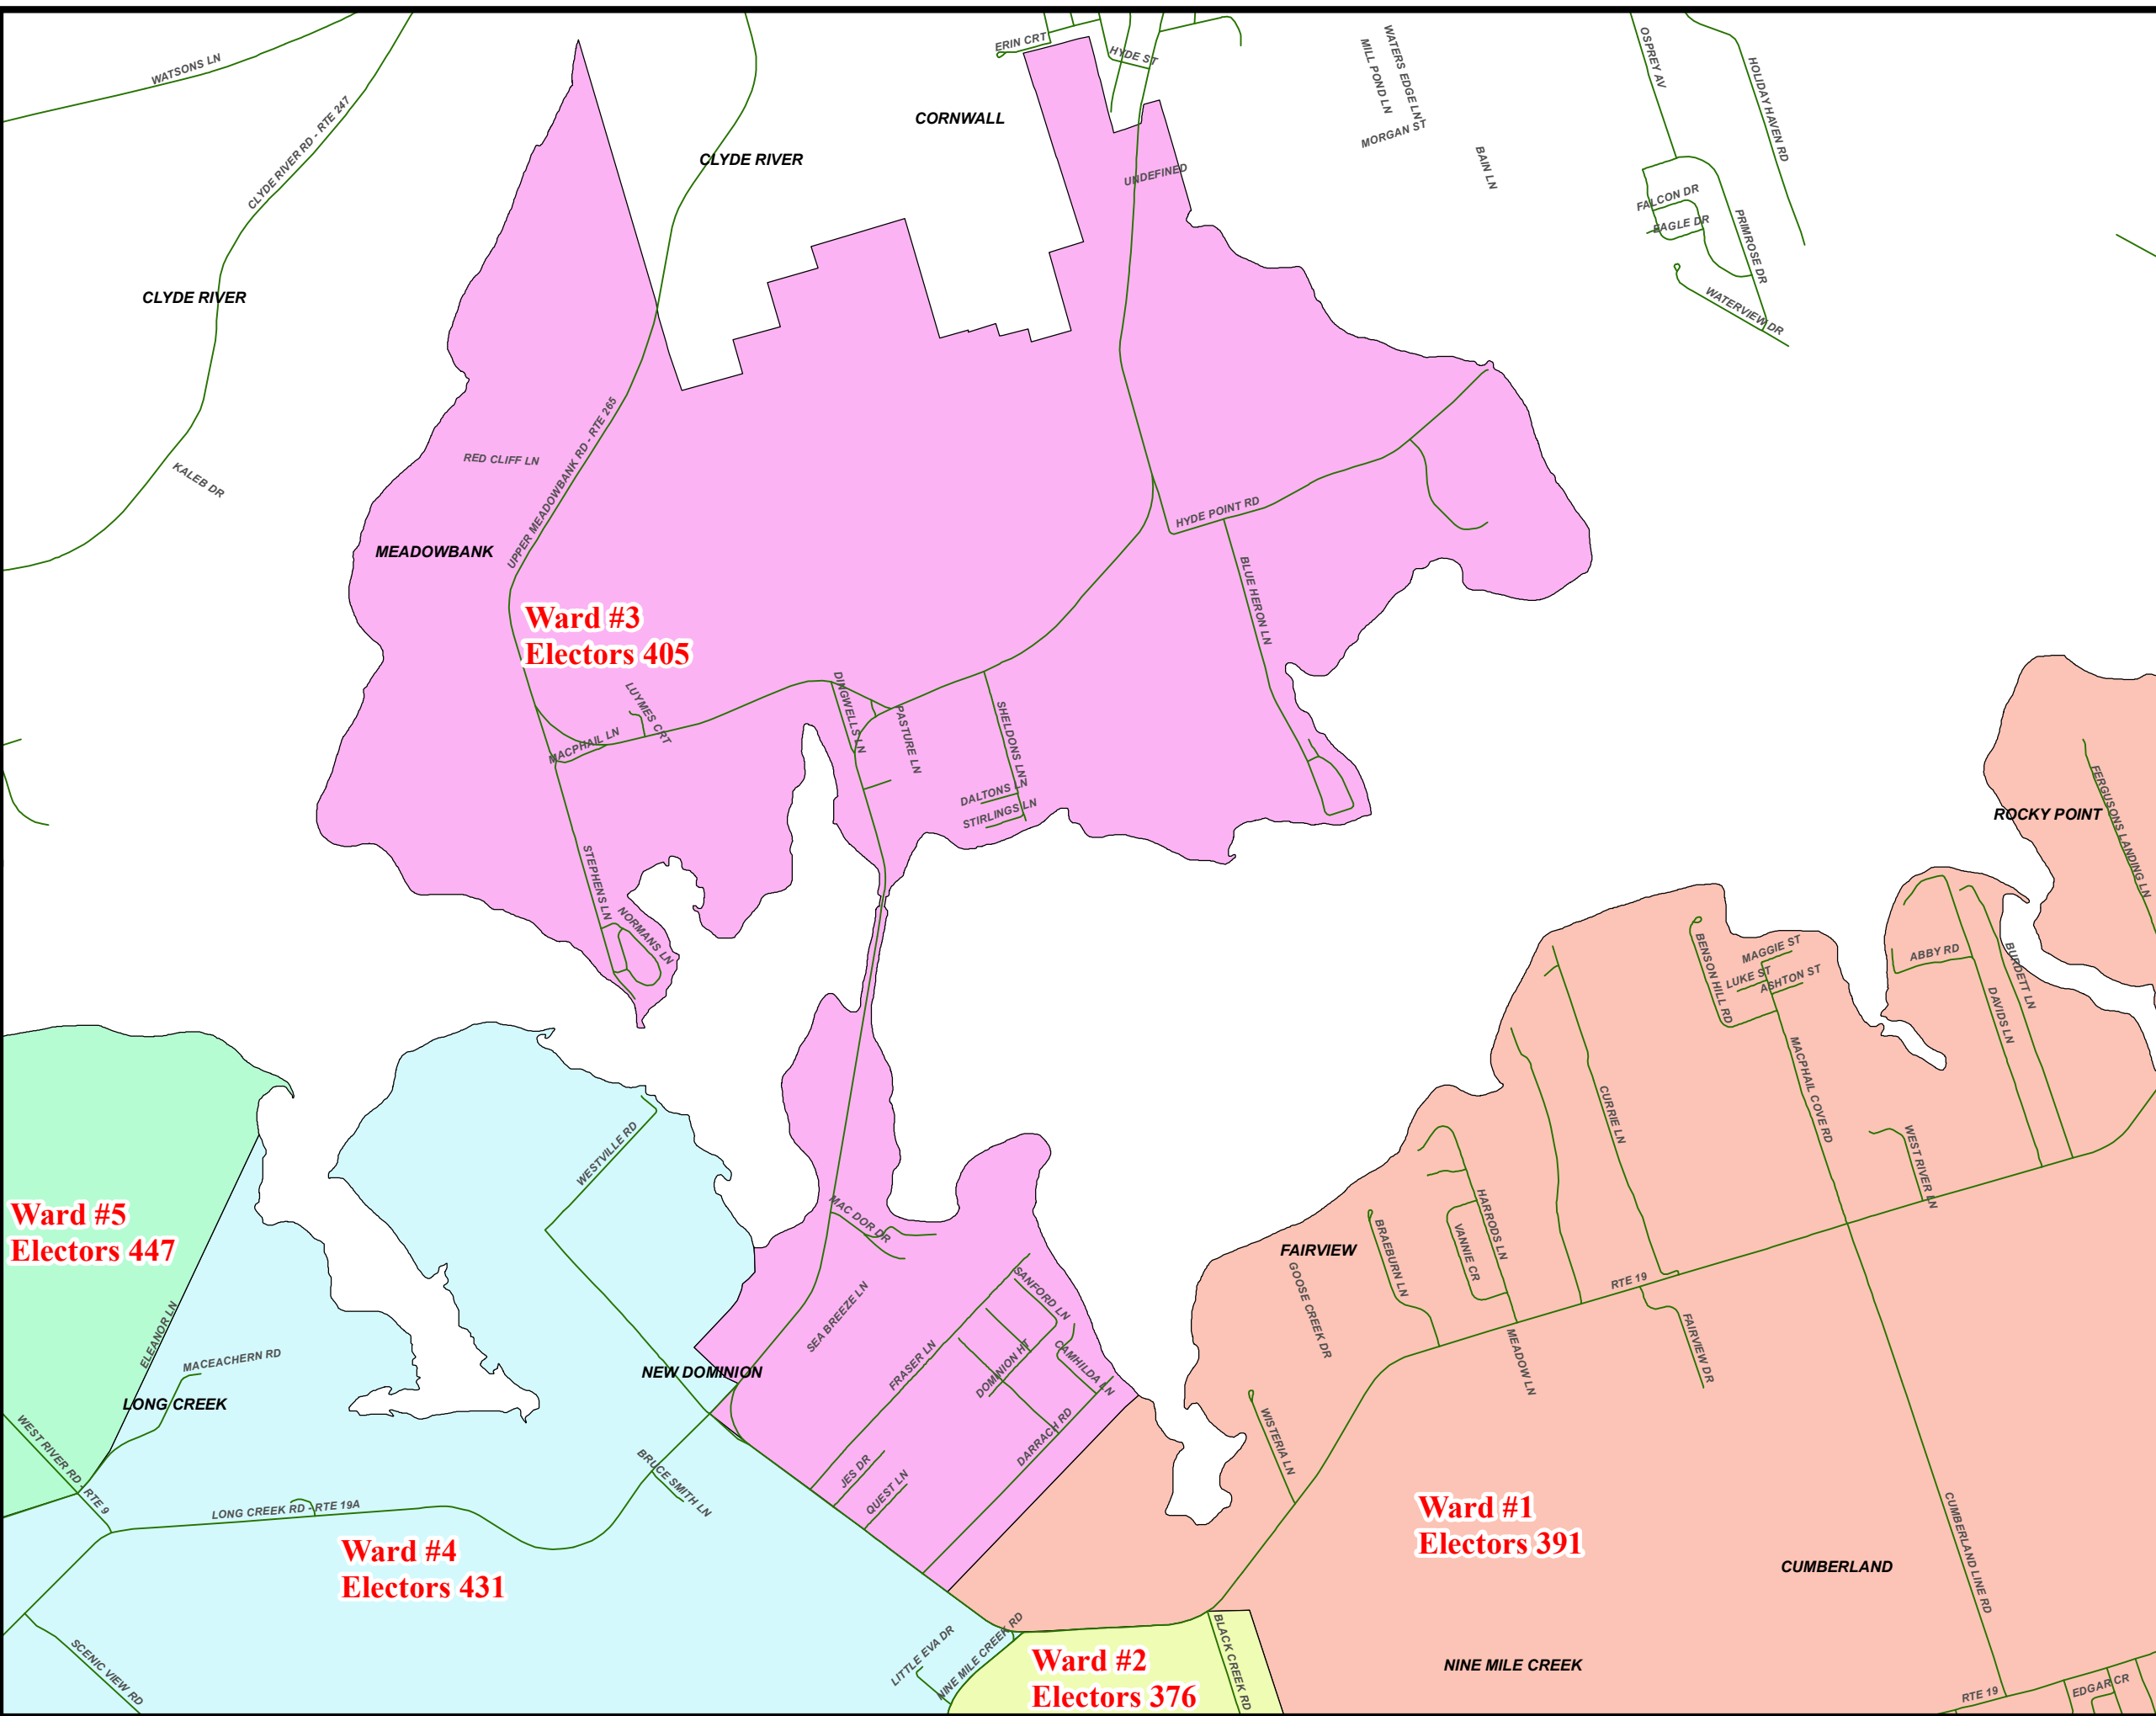

Draft West River Ward Boundaries

Legend

Note:
The maps are designed as a general index of the electoral district divisions and are not intended to be used for measurements or for legal purposes.

176 Great George Street, Suite 160
Charlottetown, PE C1A 4K9
1-888-234-8683