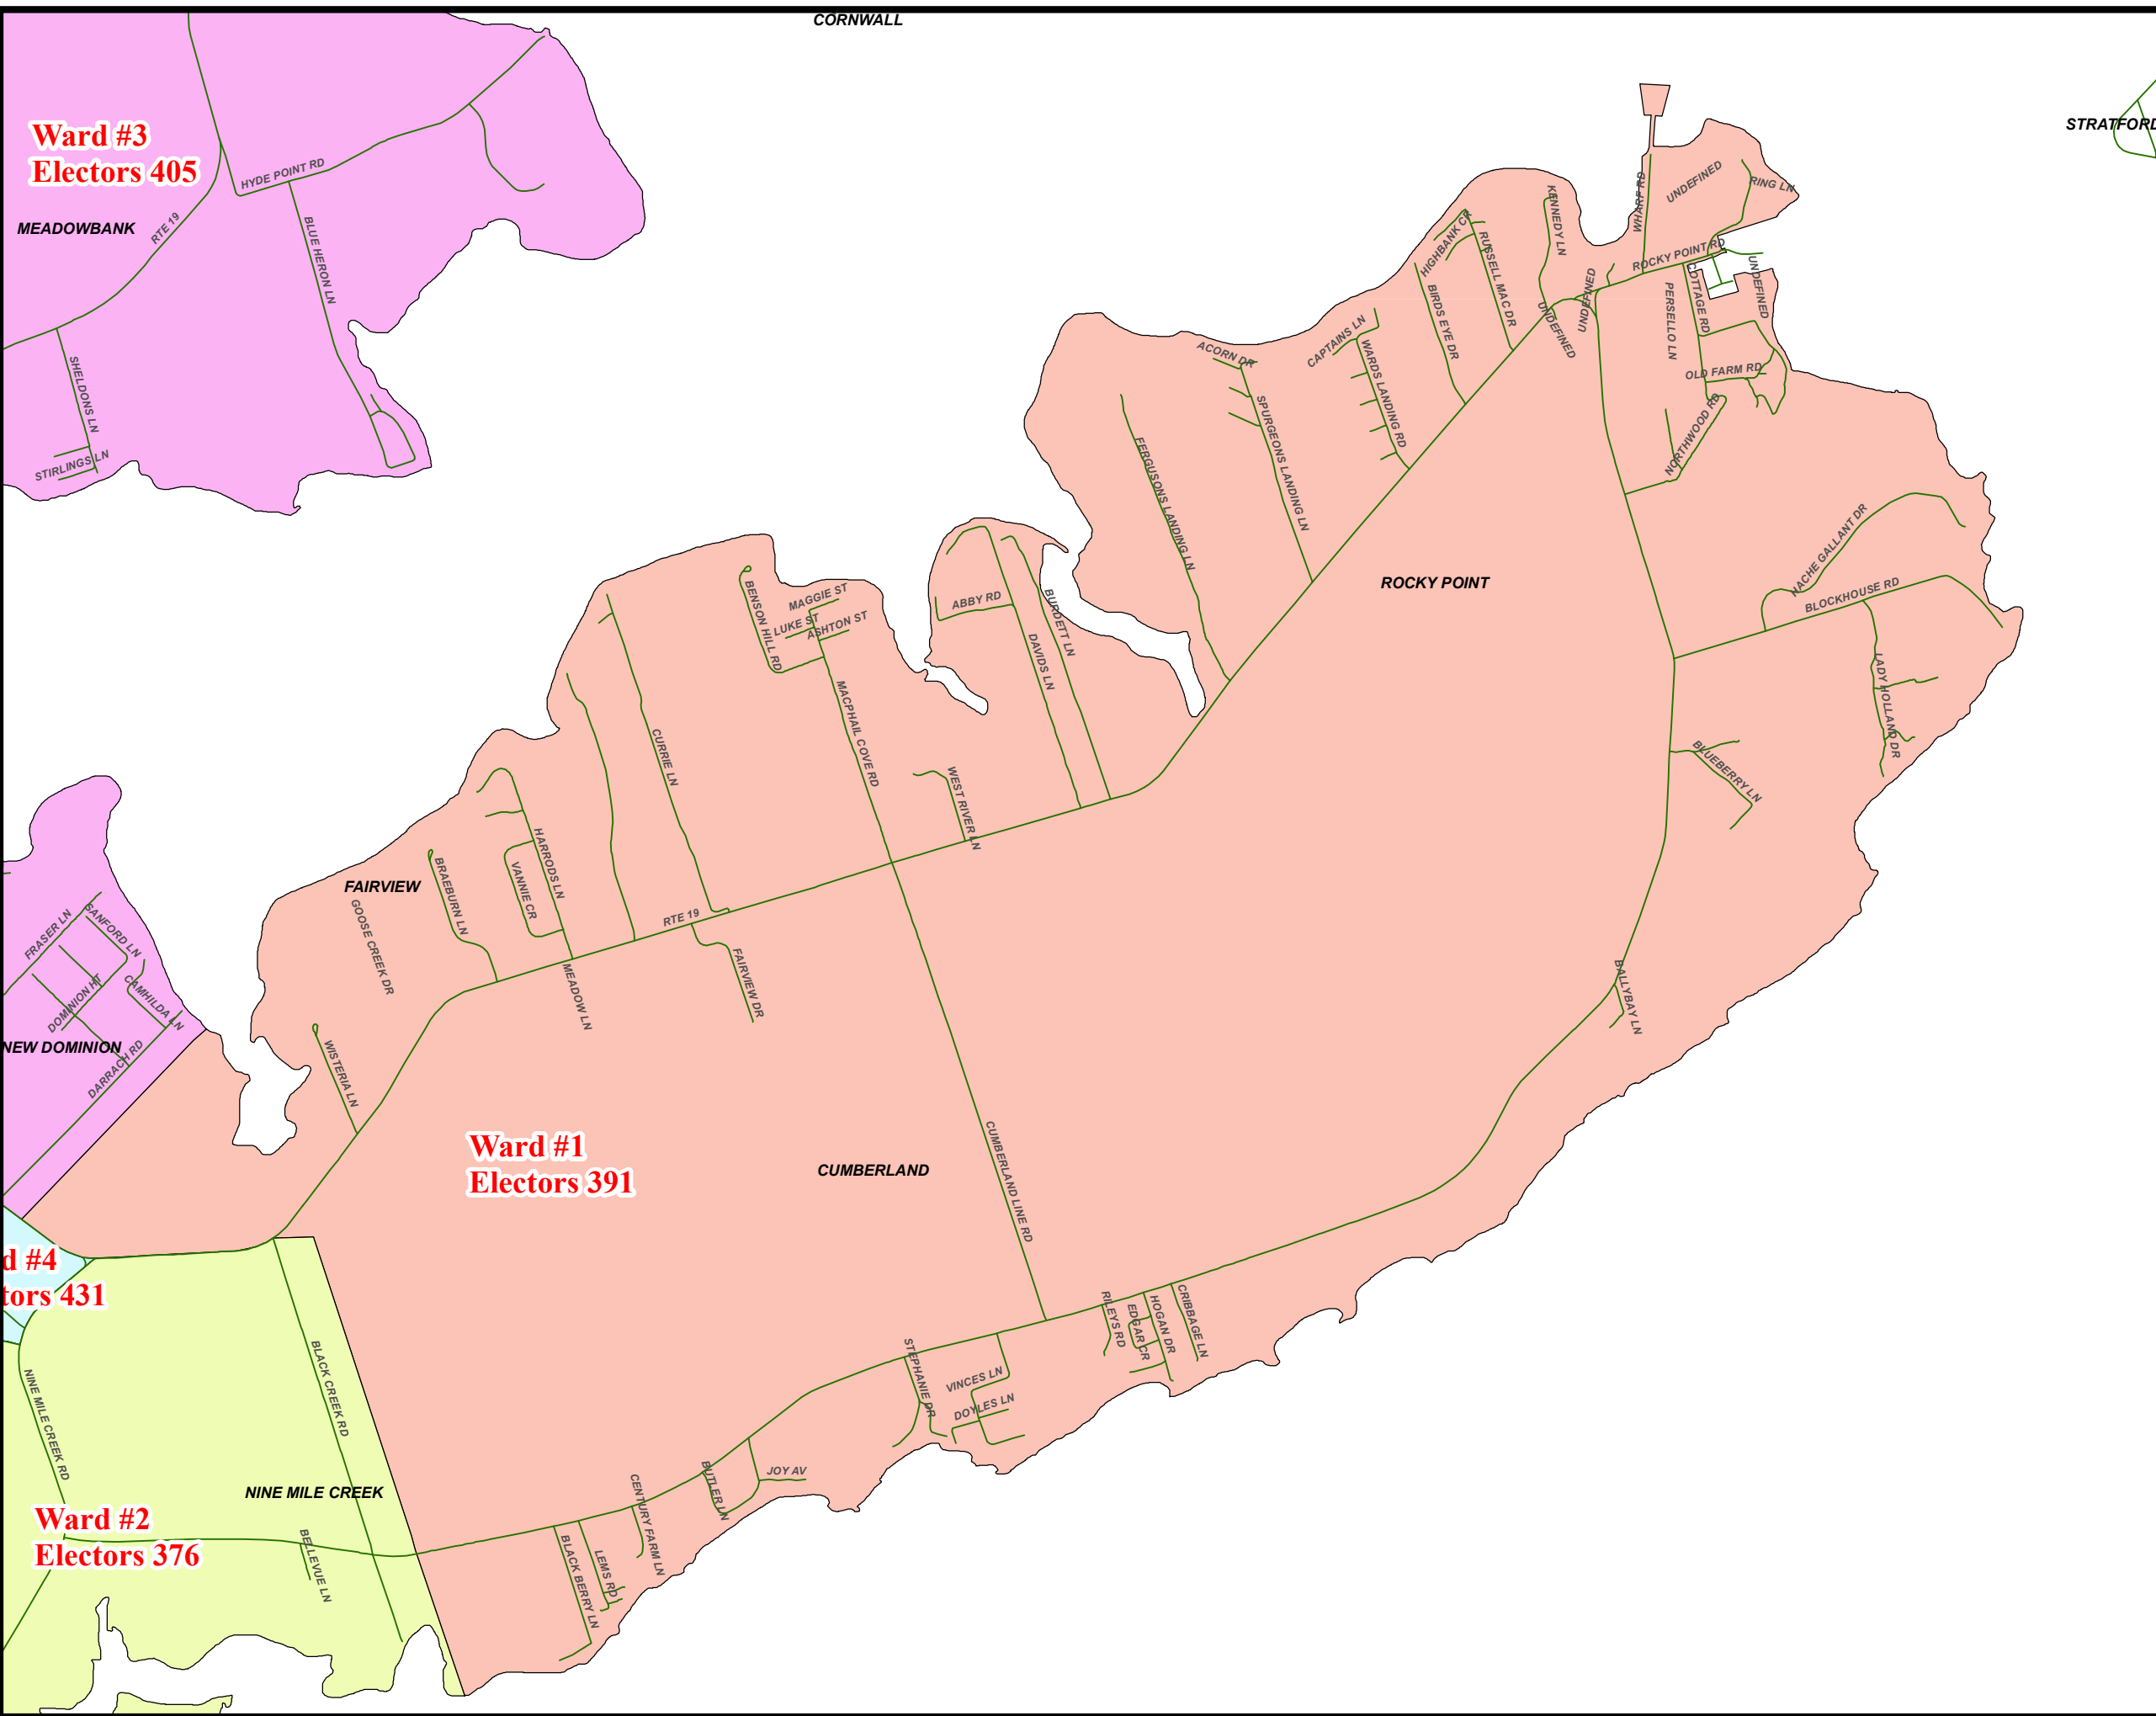

West River Ward Boundaries

Legend

Note:
The maps are designed as a general index of the electoral district divisions and are not intended to be used for measurements or for legal purposes.

176 Great George Street, Suite 160
Charlottetown, PE C1A 4K9
1-888-234-8683