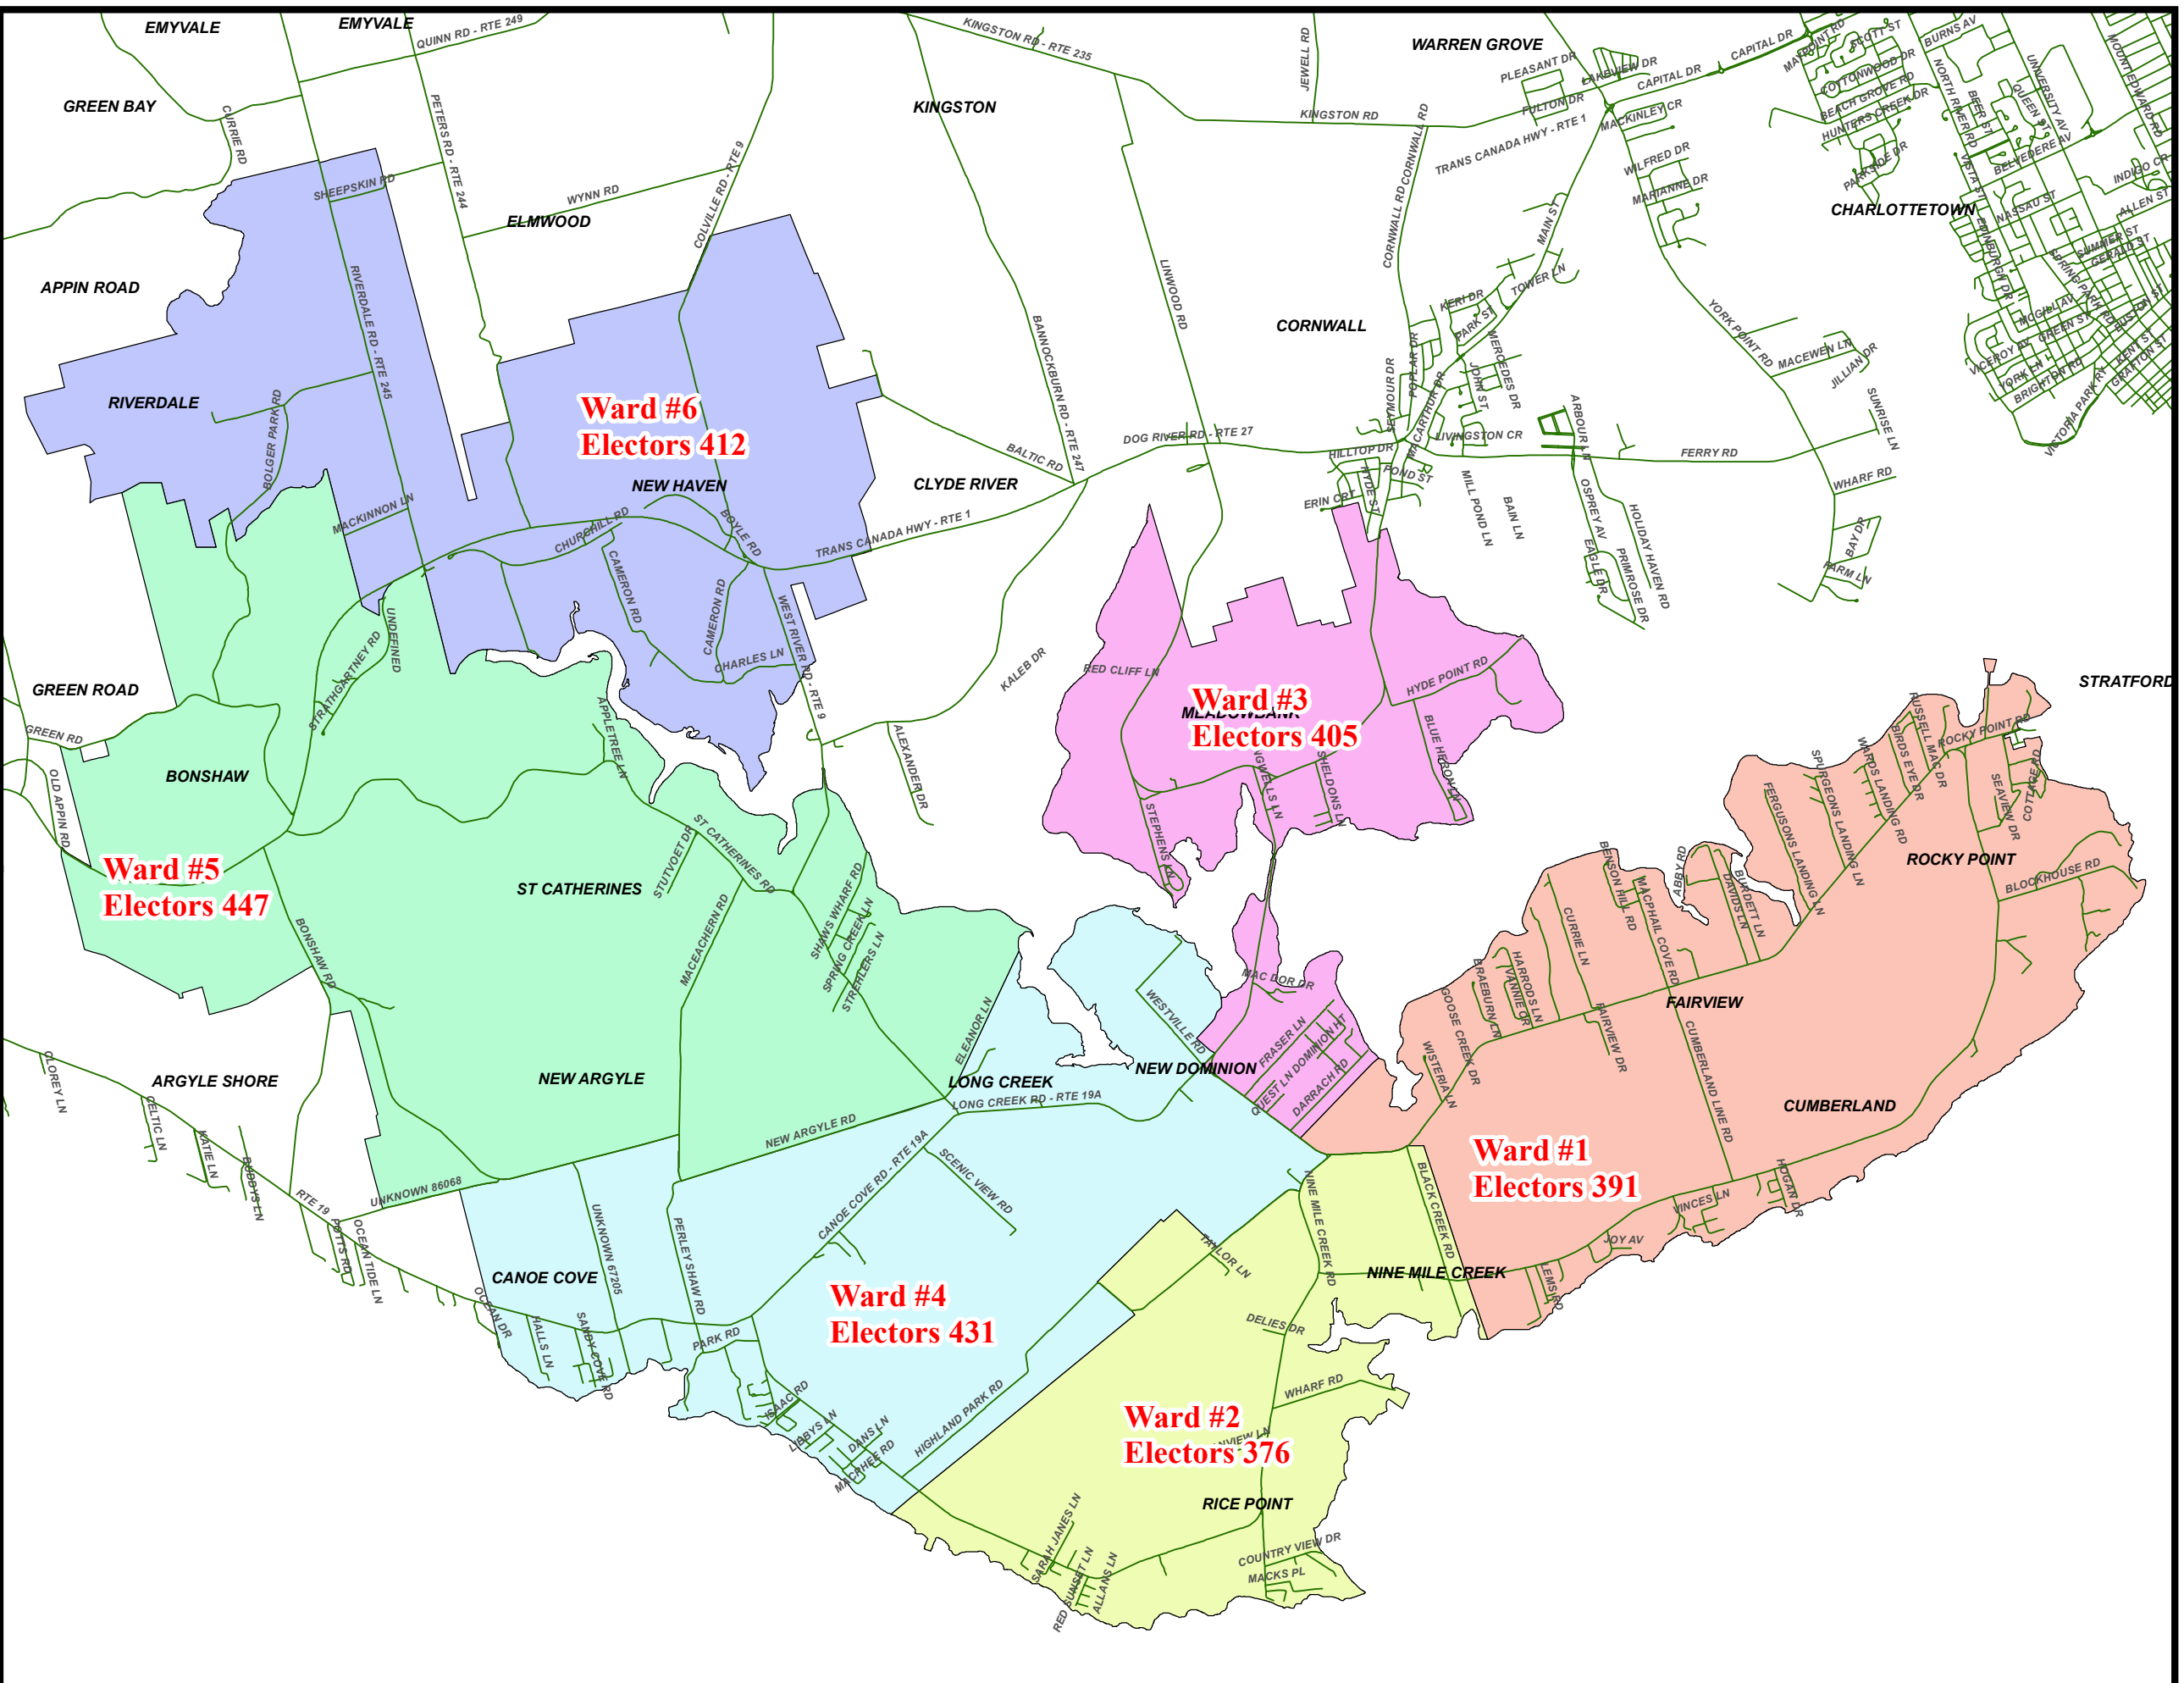

Draft West River Ward Boundaries

Legend

Note:
The maps are designed as a general index of the electoral district divisions and are not intended to be used for measurements or for legal purposes.

176 Great George Street, Suite 160
Charlottetown, PE C1A 4K9
1-888-234-8683